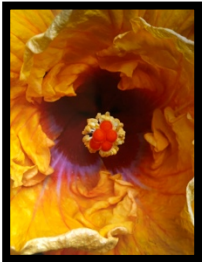

PEOPLE'S CHOICE SPRING FLING 2018

TAKE A CLOSER LOOK-THE BIG PICTURE CATEGORY

1. Hot Hibiscus

2. Bridge at MBG

3. Wildflower Mixed

3. Memphis Ice Morning

4. Heavenly

4. Where's the Fish?

5. Pollen Dust

GOOD BUG BAD BUG CATEGORY

1. What's for Lunch?

2. Orb Weaver

3. Just Hanging Around

4. Sunny Day Lady Bug

4. Bee Squeezed

5. Pearl Crescent Butterfly